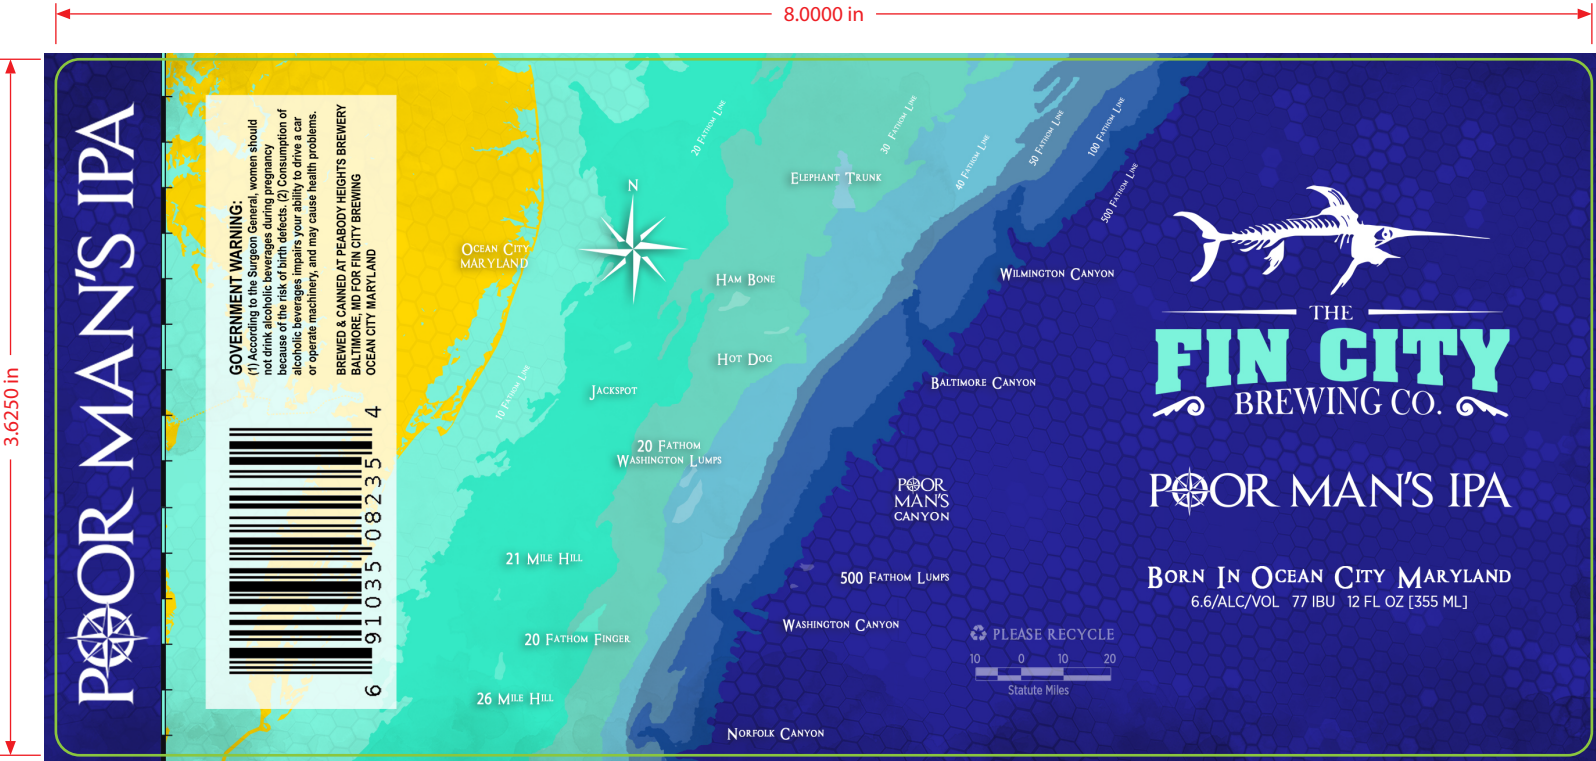

**HUB**  
LABELS

Hub Die#615-DCS  
Size: 3.625" x 8.00"

Wind Direction